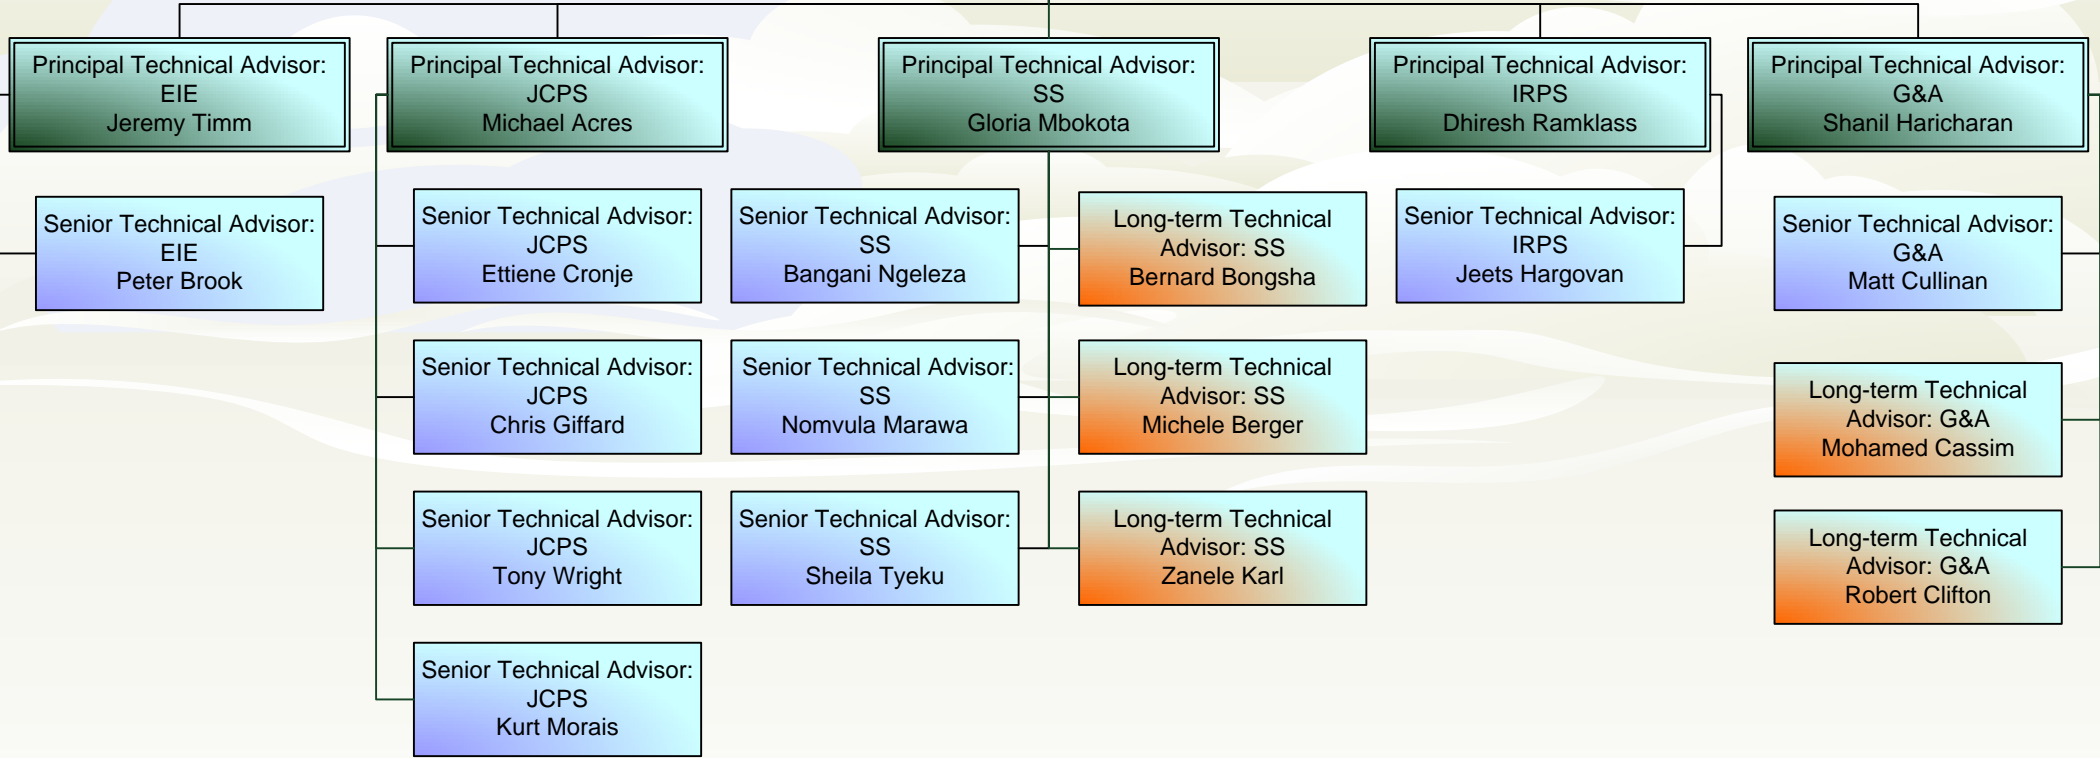

TAU STRUCTURE TECHNICAL SUPPORT 20 May 2010

Director: Technical and
Advisory Services
Heather Stephens

Director: Knowledge
Management
Fia Janse van Rensburg

Organisationally
Approved

Support to Clients
through Consultancy
Contracts

Specialist TA:
Methodologies
Pinky Mashigo

Approved Panel
Professional Service Providers